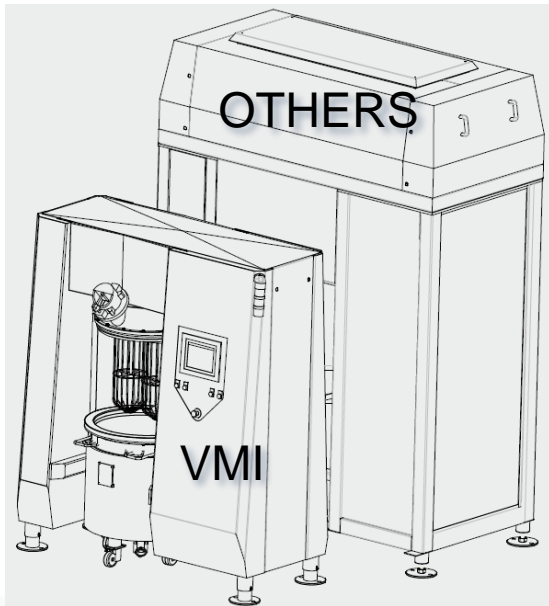

600 L
bowl for
420L of
mixed
product

450 L
bowl for
315L of
mixed
product

300 L
bowl for
210L of
mixed
product

200 L
bowl for
140L of
mixed
product

Flat or conical bottom bowl

ULTIMIX • Characteristics

Models	Height	Width	Depth	Power
200 L	2250 mm/89"	1920 mm/76"	950 mm/37"	7,5 kW
300 L	2550 mm/100"	2020 mm/79"	1100 mm/43"	15 kW
450 L	2850 mm/112"	2220 mm/87"	1200 mm/47"	18 kW
600 L	3100 mm/122"	2420 mm/95"	1200 mm/47"	30 kW
900 L	3100 mm/122"	2620 mm/103"	1300 mm/51"	37 kW