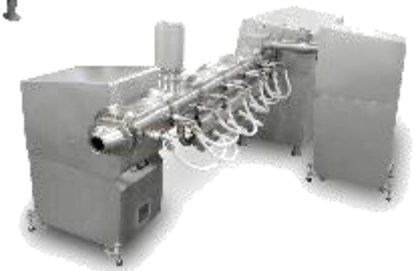

VMI
LINXIS GROUP

KNEADSTER

ULTIMIX

CONTINUUM

CAROLIN

ULTIMIX : BRIDGE PLANETARY MIXER

ULTIMIX - BRIDGE TYPE PLANETARY MIXERS

900 L
bowl for
630L of
mixed
product

600 L
bowl for
420L of
mixed
product

450 L
bowl for
315L of
mixed
product

300 L
bowl for
210L of
mixed
product

200 L
bowl for
140L of
mixed
product

Flat or conical bottom bowl

ULTIMIX • Characteristics

Models	Height	Width	Depth	Power
200 L	2250 mm/89"	1920 mm/76"	950 mm/37"	7,5 kW
300 L	2550 mm/100"	2020 mm/79"	1100 mm/43"	15 kW
450 L	2850 mm/112"	2220 mm/87"	1200 mm/47"	18 kW
600 L	3100 mm/122"	2420 mm/95"	1200 mm/47"	30 kW
900 L	3100 mm/122"	2620 mm/103"	1300 mm/51"	37 kW